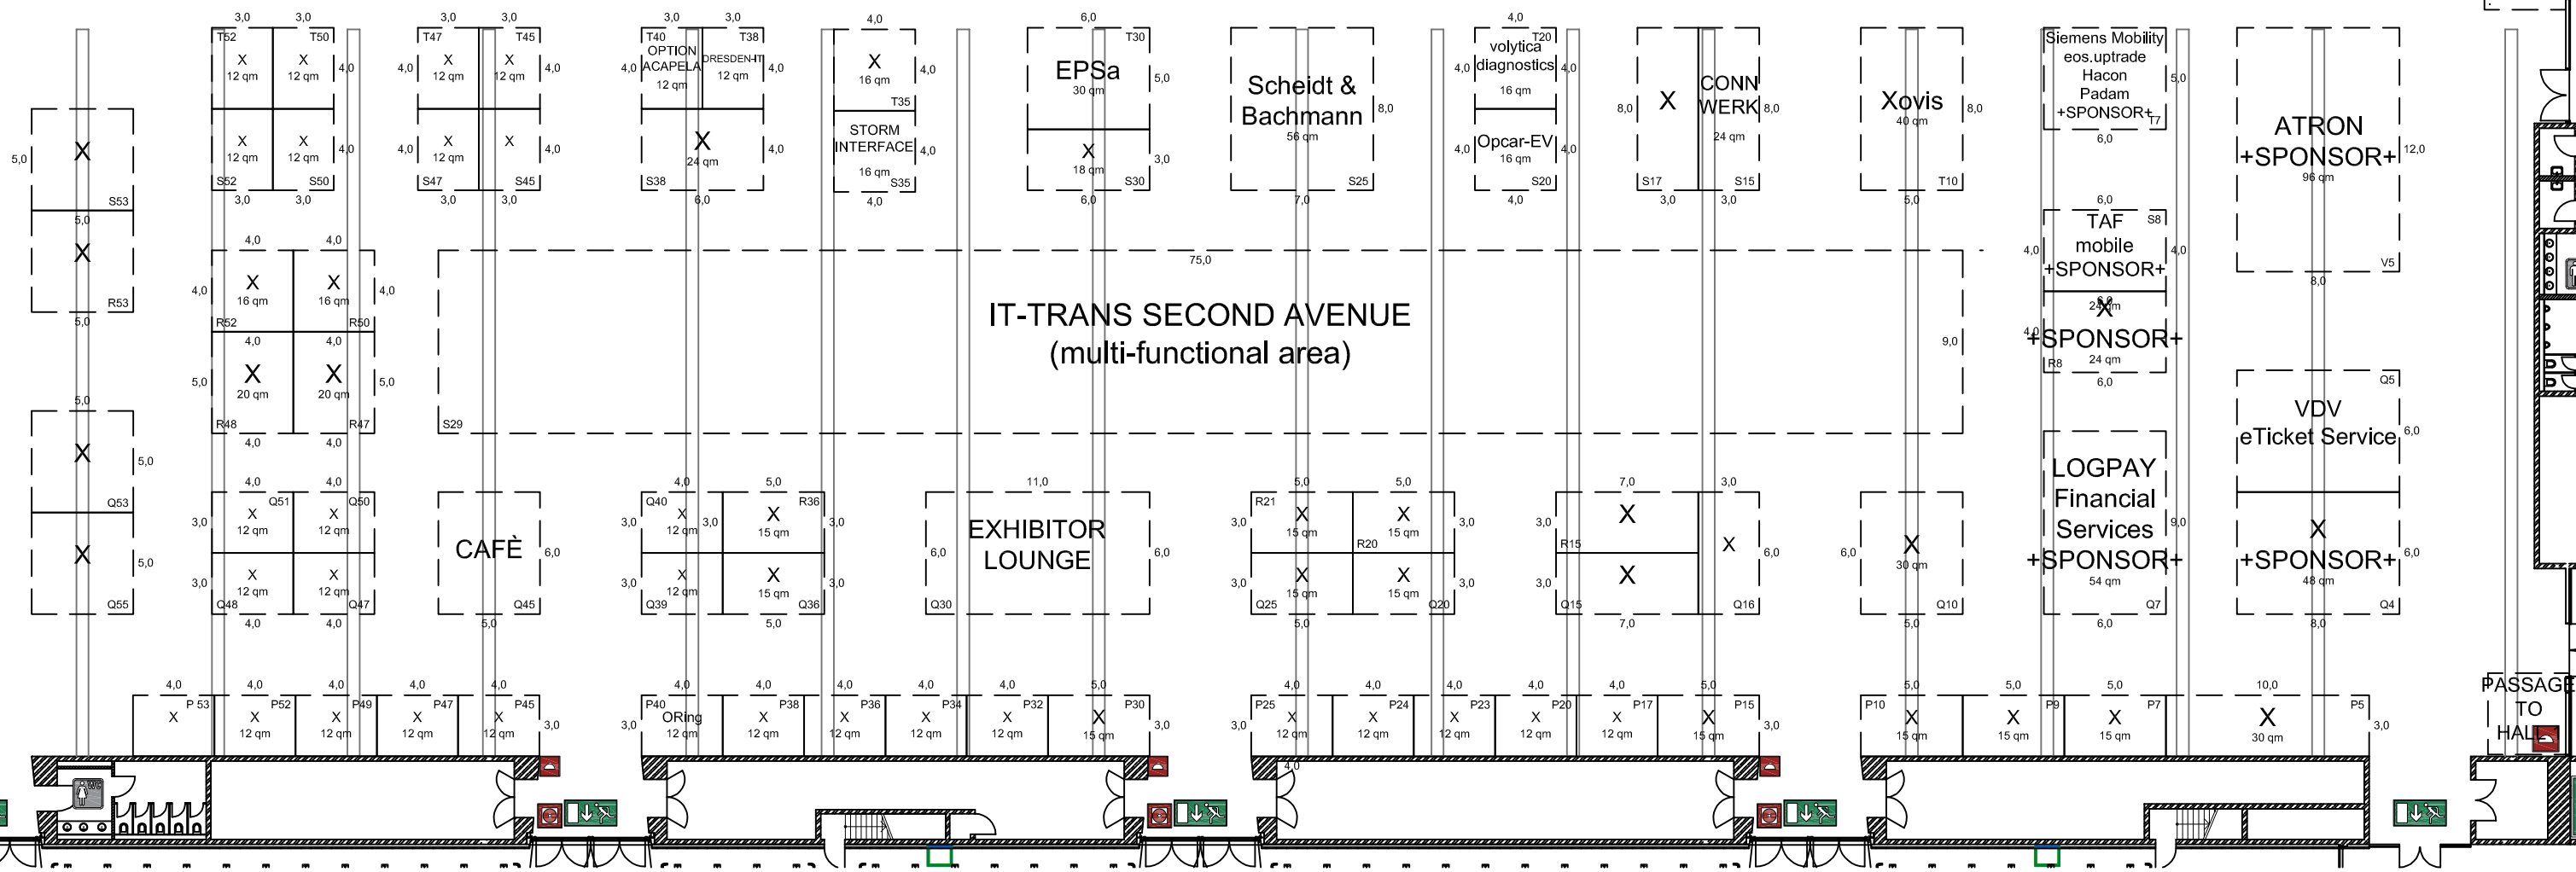

VISITOR PLAZA & CATERING

KARLSRUHE MOBILITY LAB

LOCAL HOST

SERVICE & TECHNICS

DELEGATES- and EXECUTIVE-LOUGE

CONGRESS AREA B

ENTRANCE

PASSAGE TO HALL