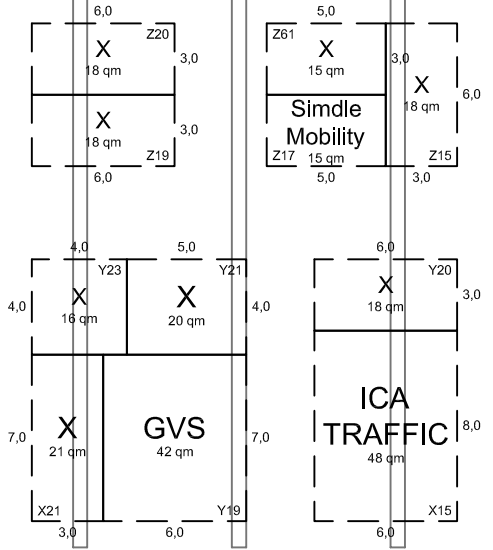

VISITOR PLAZA & CATERING

KARLSRUHE MOBILITY LAB

LOCAL HOST

SERVICE & TECHNICS

DELEGATES- and EXECUTIVE-LOUGE

CONGRESS AREA B

ENTRANCE

PASSAGE TO HALL