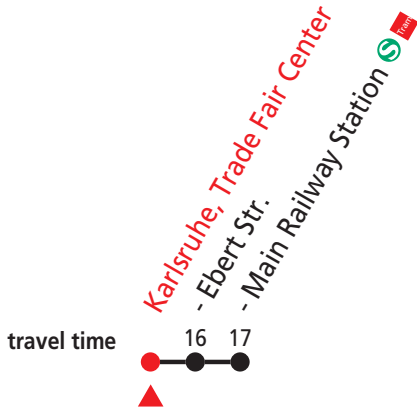

Shuttle Service to exhibition "IT-TRANS": 05.03. to 08.03.2018
 Karlsruhe Main Railway Station - Messe Karlsruhe (Trade Fair Center)

Bewegt alle.

Intelligent Urban Transport Systems

	Monday	Tuesday	Wednesday	Thursday
0				
1				
2				
3				
4				
5				
6				
7				
8		10 25 40 55	10 25 40 55	10 25 40 55
9		10 25 40	10 25 40	10 25 40
10		10 40	10 40	10 40
11	10	10 40	10 40	10 40
12	10	10 40	10 40	10 40
13	10	10 40	10 40	10 40
14	10	10 40	10 40	10 40
15	10	10 40	10 40	10
16	10	10 40	10 40	
17		10 40	10 40	
18		10	10	
19				
20				
21				
22				
23				

This line runs during the exhibition "IT-TRANS" from 05.03. to 08.03.2018
 More informationen: www.it-trans.org

Shuttle Service to exhibition "IT-TRANS": 05.03. to 08.03.2018
 Messe Karlsruhe (Trade Fair Center) - Karlsruhe Main Railway Station

Bewegt alle.

Intelligent Urban Transport Systems

	Monday	Tuesday	Wednesday	Thursday
0				
1				
2				
3				
4				
5				
6				
7				
8	40 _B	30 _B 45 _B	30 _B 45 _B	30 _B 45 _B
9	10 _B 40 _B	00 _B 15 _B 30 _B	00 _B 15 _B 30 _B	00 _B 15 _B 30 _B
10	30 _B	00 _B 30 _B	00 _B 30 _B	00 _B 30 _B
11	30 _B	00 _B 30 _B	00 _B 30 _B	00 _B 30 _B
12	30 _B	00 _B 30 _B	00 _B 30 _B	00 _B 30 _B
13	30 _B	00 _B 30 _B	00 _B 30 _B	00 _B 30 _B
14	30 _B	00 _B 30 _B	00 _B 30 _B	00 _B 30 _B
15	30 _B	00 _B 30 _B	00 _B 30 _B	00 _B 30 _B
16	00 _A 30 _A	00 _B 30 _B	00 _B 30 _B	
17	00 _A 30 _A	00 _B 30 _B	00 _B 30 _B	
18	00 _A 30 _A	00 _B 30 _B	00 _B 30 _B	
19	00 _A 30 _A			
20	00 _A			
21				
22				
23				

This line runs during the exhibition "IT-TRANS" from 05.03. to 08.03.2018

More informationen: www.it-trans.org

A no service to Ebert Str.; continues as HOTEL-SHUTTLE to Leonardo Hotel, Achat Plaza Hotel and Novotel B to Main Railway Station