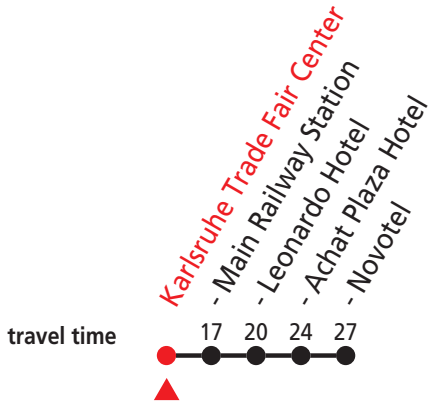

Bewegt alle.

Intelligent Urban Transport Systems

	Monday	Tuesday	Wednesday	Thursday
0				
1				
2				
3				
4				
5				
6				
7				
8		10 20	10 20	10 20
9	20	17	17	17
10	20			
11				
12				
13				
14				
15				
16	27 57			
17	27 57			
18	27 57			
19	27			
20				
21				
22				
23				

This line runs during the exhibition "IT-TRANS" from 02.03. to 05.03.2020

More information: [www.it-trans.org](http://www.it-trans.org)

HOTEL-SHUTTLE to exhibition "IT-TRANS": 02.03. to 05.03.2020  
 Karlsruhe Trade Fair Center - Leonardo Hotel - Achat Plaza Hotel - Novotel

Bewegt alle.

Intelligent Urban Transport Systems

	Monday	Tuesday	Wednesday
0			
1			
2			
3			
4			
5			
6			
7			
8			
9			
10			
11			
12			
13			
14			
15			
16	00 30		
17	00 30		
18	00 30	15 <sub>A</sub> 20 <sub>A</sub>	15 <sub>A</sub> 20 <sub>A</sub>
19	00 30		
20	00		
21			
22			
23			

This line runs during the exhibition "IT-TRANS" from  
 More informationen: [www.it-trans.org](http://www.it-trans.org)

**Zeichenerklärung:**

A no service to Main Railway Station

HOTEL-SHUTTLE to exhibition "IT-TRANS": 02.03. to 05.03.2020  
 Karlsruhe Trade Fair Center - Leonardo Hotel - Achat Plaza Hotel - Novotel