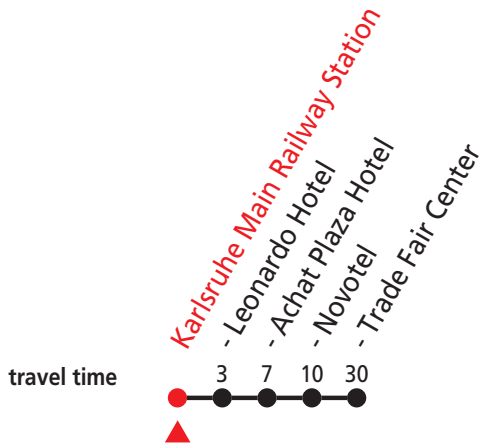

HOTEL-SHUTTLE to exhibition "IT-TRANS": 02.03. to 05.03.2020  
 Leonardo Hotel - Achat Plaza Hotel - Novotel - Karlsruhe Trade Fair Center

Bewegt alle.

Intelligent Urban Transport Systems

Monday

0  
1  
2  
3  
4  
5  
6  
7  
8  
9  
10  
11  
12  
13  
14  
15  
16  
17  
18  
19  
20  
21  
22  
23

10  
10

This line runs during the exhibition "IT-TRANS" from 02.03. to 05.03.2020  
 More information: [www.it-trans.org](http://www.it-trans.org)

HOTEL-SHUTTLE to exhibition "IT-TRANS": 02.03. to 05.03.2020  
 Leonardo Hotel - Achat Plaza Hotel - Novotel - Karlsruhe Trade Fair Center

This line runs during the exhibition "IT-TRANS" from 02.03. to 05.03.2020

More information: [www.it-trans.org](http://www.it-trans.org)

Note:

A no service to Novotel

HOTEL-SHUTTLE to exhibition "IT-TRANS": 02.03. to 05.03.2020  
 Leonardo Hotel - Achat Plaza Hotel - Novotel - Karlsruhe Trade Fair Center