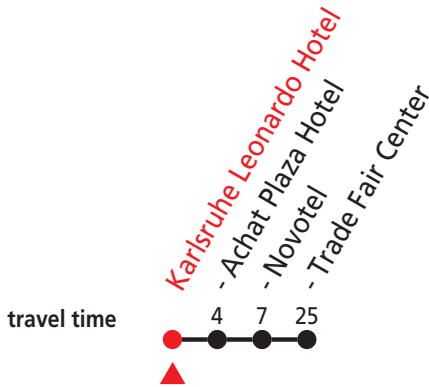

10  
10

This line runs during the exhibition "IT-TRANS" from 02.03. to 05.03.2020  
 More information: [www.it-trans.org](http://www.it-trans.org)

HOTEL-SHUTTLE to exhibition "IT-TRANS": 02.03. to 05.03.2020  
 Leonardo Hotel - Achat Plaza Hotel - Novotel - Karlsruhe Trade Fair Center

Bewegt alle.

Intelligent Urban Transport Systems

	Monday	Tuesday	Wednesday	Thursday
0				
1				
2				
3				
4				
5				
6				
7				
8		10 <sub>A</sub> 20 <sub>A</sub>	10 <sub>A</sub> 20 <sub>A</sub>	10 <sub>A</sub> 20 <sub>A</sub>
9	13	10	10	10
10	13			
11				
12				
13				
14				
15				
16				
17				
18				
19				
20				
21				
22				
23				

This line runs during the exhibition "IT-TRANS" from 02.03. to 05.03.2020

More information: [www.it-trans.org](http://www.it-trans.org)

Note:

A no service to Novotel

HOTEL-SHUTTLE to exhibition "IT-TRANS": 02.03. to 05.03.2020  
 Leonardo Hotel - Achat Plaza Hotel - Novotel - Karlsruhe Trade Fair Center