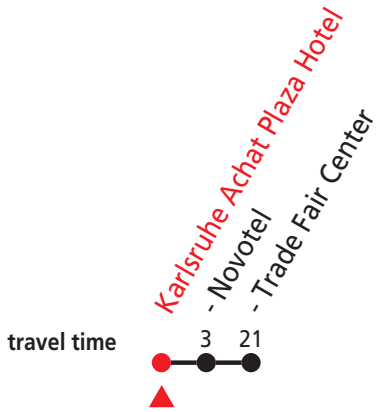

This line runs during the exhibition "IT-TRANS" from 02.03. to 05.03.2020

More information: [www.it-trans.org](http://www.it-trans.org)

Note:

A no service to Novotel

HOTEL-SHUTTLE to exhibition "IT-TRANS": 02.03. to 05.03.2020  
 Leonardo Hotel - Achat Plaza Hotel - Novotel - Karlsruhe Trade Fair Center

Bewegt alle.

Intelligent Urban Transport Systems

🕒	Monday	Tuesday	Wednesday	Thursday
0				
1				
2				
3				
4				
5				
6				
7				
8		14 <sub>A</sub> 24 <sub>A</sub>	14 <sub>A</sub> 24 <sub>A</sub>	14 <sub>A</sub> 24 <sub>A</sub>
9	17	14	14	14
10	17			
11				
12				
13				
14				
15				
16				
17				
18				
19				
20				
21				
22				
23				

This line runs during the exhibition "IT-TRANS" from 02.03. to 05.03.2020

More information: [www.it-trans.org](http://www.it-trans.org)

HOTEL-SHUTTLE to exhibition "IT-TRANS": 02.03. to 05.03.2020  
 Karlsruhe Trade Fair Center - Leonardo Hotel - Achat Plaza Hotel - Novotel