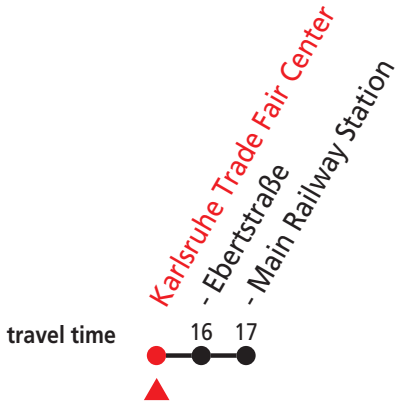

Shuttle Service to exhibition "IT-TRANS" from 02.03. to 05.03.2020
 Karlsruhe Main Railway Station - Karlsruhe Messe (Trade Fair Center)

Bewegt alle.

Gültig von 02.03.2020 bis 05.03.2020

Intelligent Urban Transport Systems

This line runs during the exhibition "IT-TRANS" from 02.03. to 05.03.2020

More information: www.it-trans.org

Shuttle Service to exhibition "IT-TRANS" from 02.03. to 05.03.2020
 Karlsruhe Messe (Trade Fair Center) - Karlsruhe Main Railway Station

Bewegt alle.

Intelligent Urban Transport Systems

	Monday	Tuesday	Wednesday	Thursday
0				
1				
2				
3				
4				
5				
6				
7				
8		30 45	30 45	30 45
9	40	00 15 30	00 15 30	00 15 30
10	40	00 30	00 30	00 30
11	30	00 30	00 30	00 30
12	30	00 30	00 30	00 30
13	30	00 30	00 30	00 30
14	30	00 30	00 30	00 30
15	30	00 30	00 30	00 30
16	00 _A 30 _A	00 30	00 30	00 30
17	00 _A 30 _A	00 30	00 30	
18	00 _A 30 _A	00 30	00 30	
19	00 _A 30 _A			
20	00 _A			
21				
22				
23				

This line runs during the exhibition "IT-TRANS" from 02.03. to 05.03.2020

More information: www.it-trans.org

Note:

A no service to Ebertstraße; continues as HOTEL-SHUTTLE to Leonardo Hotel, Achat Plaza Hotel and Novotel